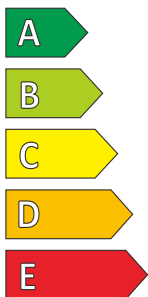

### 75H

**ENERG** ⚡

ROYAL BLACK

RK965H1

155/65R14 75 H

C1

2020/740