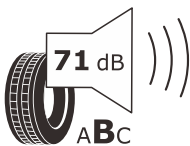

### 75H

**ENERG** ⚡

ROYAL BLACK

RK965H1

155/65R14 75 H

C1

2020/740